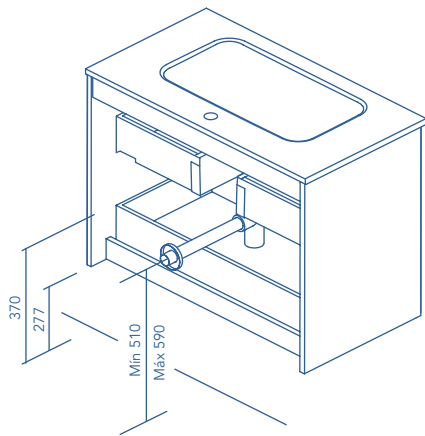

SANDY GREY

SANDY WALNUT

WHITE

ANTHRACITE

Rear plumbing 7 cm.

2 Drawers

SIDE PANELS	FRONTS	DRAWERS				HANDLE	FINISHES	SIDE PANEL FINISHES	FRONT FINISHES	RANGE WIDERING	
Fibreboard 16 mm	Fibreboard 16 mm	Partially extraction	Hettich runners	Grey textile interior	Soft close	Integral front handle	Melamine	Flat lacqering	Flat lacqering	F-46	Wall hanging